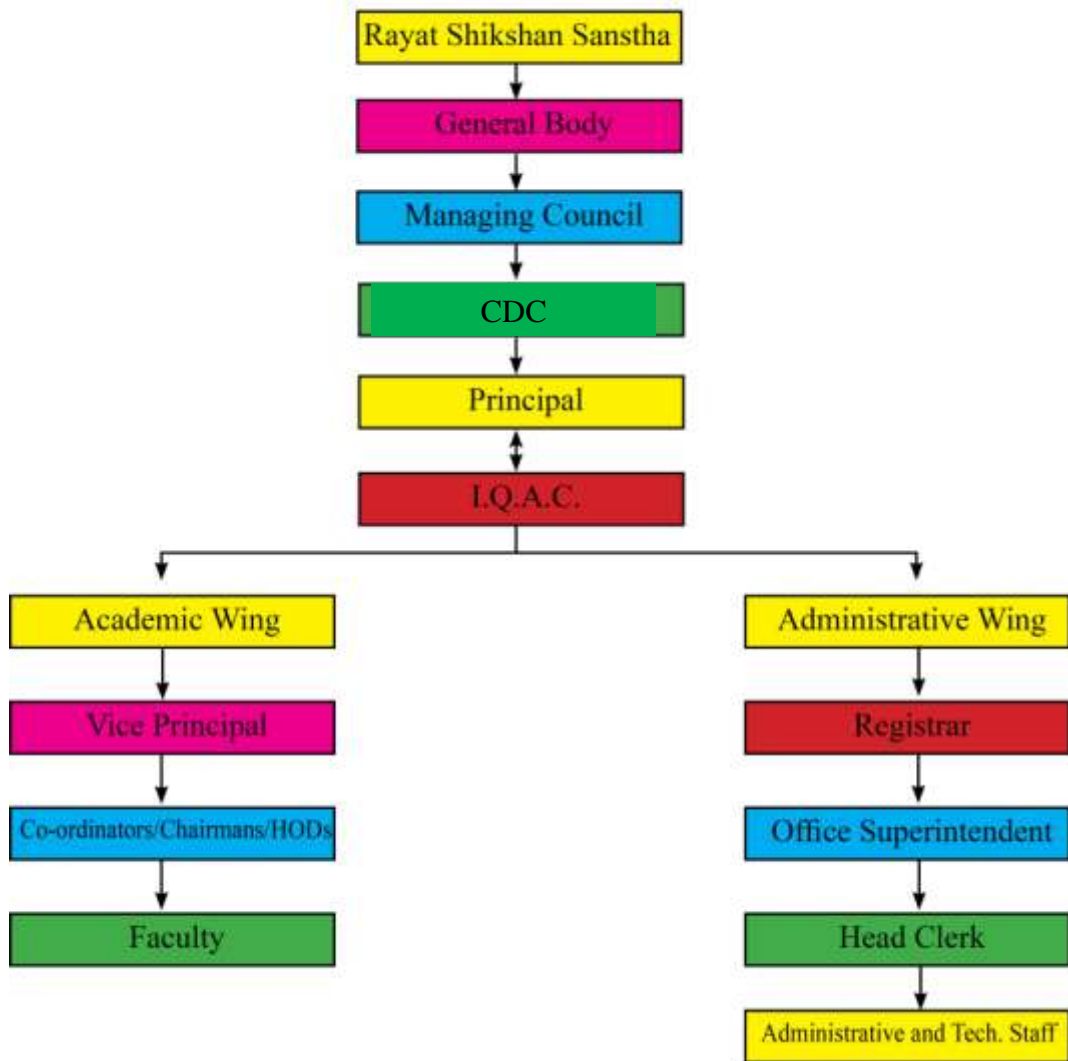

RAYAT SHIKSHAN SANSTHA'S

**ABASAHEB MARATHE ARTS & NEW COMMERCE, SCIENCE COLLEGE,
VIKHARE GOTHANE, RAJAPUR.**

P. Kar
Principal
A.M.A. & N.C.S. College
Rajapur (V. Gothane) Dist. Ratnagiri